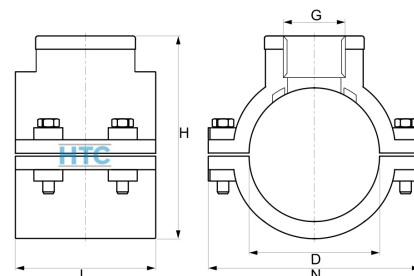

PP Anbohrschelle, Innengewinde verstärkt

PBX100

Alle Maßangaben in Millimeter, Gewichtsangaben in Gramm. Für die fotografische Darstellung verwenden wir eine Artikelgröße sowie Studiolicht. Die Abbildungen, technischen Daten, Maße und Ausführungen sind unverbindlich. Sie gelten nicht als zugesicherte Eigenschaften oder als Beschaffenheits- oder Haltbarkeitsgarantien. Wir behalten uns jederzeit Änderung ohne Ankündigung vor. Die Nutzmaße sind definiert bzw. verstärkt dargestellt bzw. ergeben sich aus der Artikelbezeichnung. Weitere Maße dienen ausschließlich der Darstellungsunterstützung. Bei Zweckentfremdung bitten wir dies zu beachten.

Artikel-Nr.	Variante	D	G	H	L	N	Schraub.typ	Schraub.zahl	Gewicht	Preis
PBX100.020.020	20mm x 1/2"	20	1/2" (20,96mm)	51	45	71	M6 x 35	2	90	1,19 €*
PBX100.020.025	20mm x 3/4"	20	3/4" (26,44mm)	51	45	71	M6 x 35	2	90	1,19 €*
PBX1CN.025.020	25mm x 1/2"	25	1/2" (20,96mm)	49,5	48	67,5	M6 x 25	2	55	1,25 €*
PBX100.025.025	25mm x 3/4"	25	3/4" (26,44mm)	54	45	71	M6 x 35	2	83	1,28 €*
PBX1CN.032.020	32mm x 1/2"	32	1/2" (20,96mm)	61	50	80,5	M8 x 40	2	101	1,29 €*
PBX1CN.032.025	32mm x 3/4"	32	3/4" (26,44mm)	61	50	80,5	M8 x 40	2	108	1,34 €*
PBX1CN.032.032	32mm x 1"	32	1" (33,25mm)	65	50	80,5	M8 x 40	2	113	1,42 €*
PBX1CN.040.020	40mm x 1/2"	40	1/2" (20,96mm)	70	53	80	M8 x 40	2	110	1,39 €*
PBX1CN.040.025	40mm x 3/4"	40	3/4" (26,44mm)	70	60	83	M8 x 40	2	136	1,41 €*
PBX1CN.040.032	40mm x 1"	40	1" (33,25mm)	70	53	80	M8 x 40	2	110	1,53 €*
PBX100.050.040	50mm x 1 1/4"	50	1 1/4" (41,91mm)	87	70	97	M8 x 50	4	286	3,04 €*
PBX1CN.050.020	50mm x 1/2"	50	1/2" (20,96mm)	78	55	81	M6 x 25	4	92	1,63 €*
PBX1CN.050.025	50mm x 3/4"	50	3/4" (26,44mm)	78	55	81	M6 x 25	4	97	1,68 €*
PBX1CN.050.032	50mm x 1"	50	1" (33,25mm)	78	55	81	M6 x 25	4	100	1,80 €*
PBX100.063.040	63mm x 1 1/4"	63	1 1/4" (41,91mm)	98,5	67,5	96	M8 x 50	4	268	3,12 €*